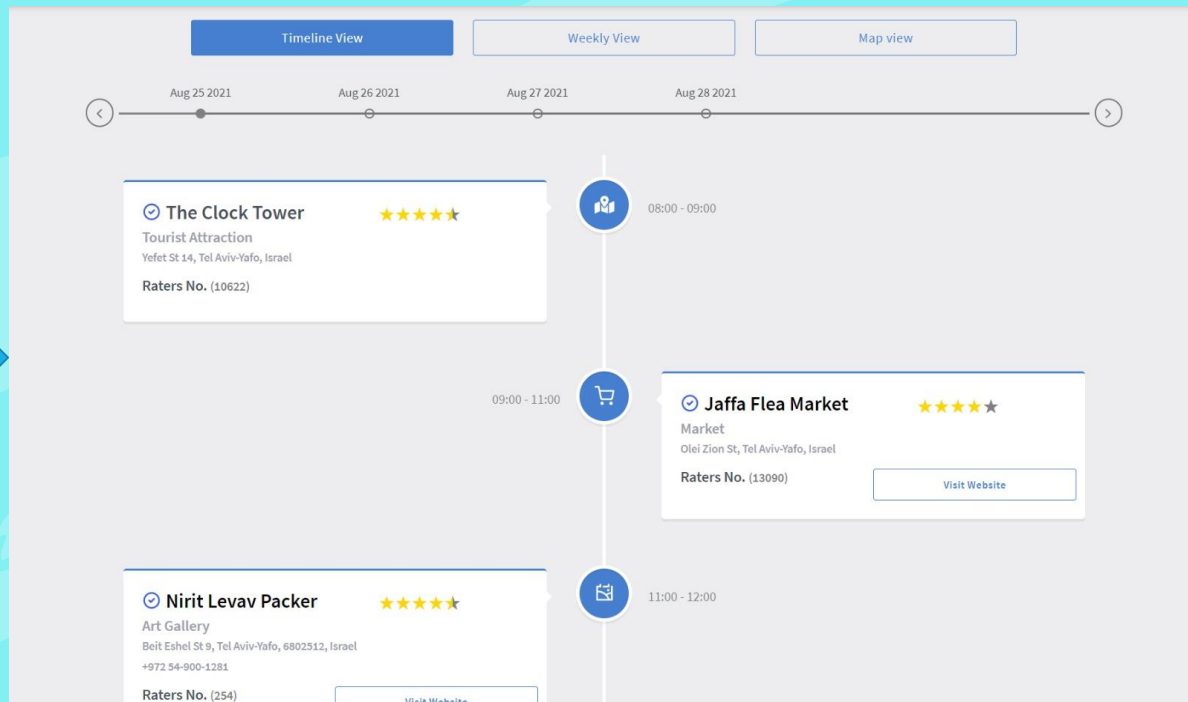

1

השלמת השאלון

Favorite attractions

Progress bar: [Blue bar] [Grey bar] [Previous] [Next]

4

3

2

1

יצירה אוטומטית של מותאם אישית

User Inputs:

- Dates of visit
- Time constrains
- Preferences upon attractions.

Attraction Information:

- Attraction rating & raters No.
- Distances
- Opening hours.

Algorithm
ILS-based Engine

4

3

2

1

עריכת הטיול

The screenshot displays a travel planning application interface. On the left, a sidebar lists three restaurant options:

- Onza**: 5 stars, Raters No. - 2321, Price Range - \$\$\$, Operational.
- Cafe Puaa**: 5 stars, Raters No. - 4480, Price Range - \$\$\$, Operational.
- מטבח לילה Night Kitchen**: 5 stars, Raters No. - 1903, Price Range - \$\$\$, Operational.

The main area shows a timeline from Aug 04 2021 to Aug 07 2021. Below the timeline are three buttons: "Clean Day", "Save Your Trip", and "Start Over". The timeline itself shows a sequence of activities: