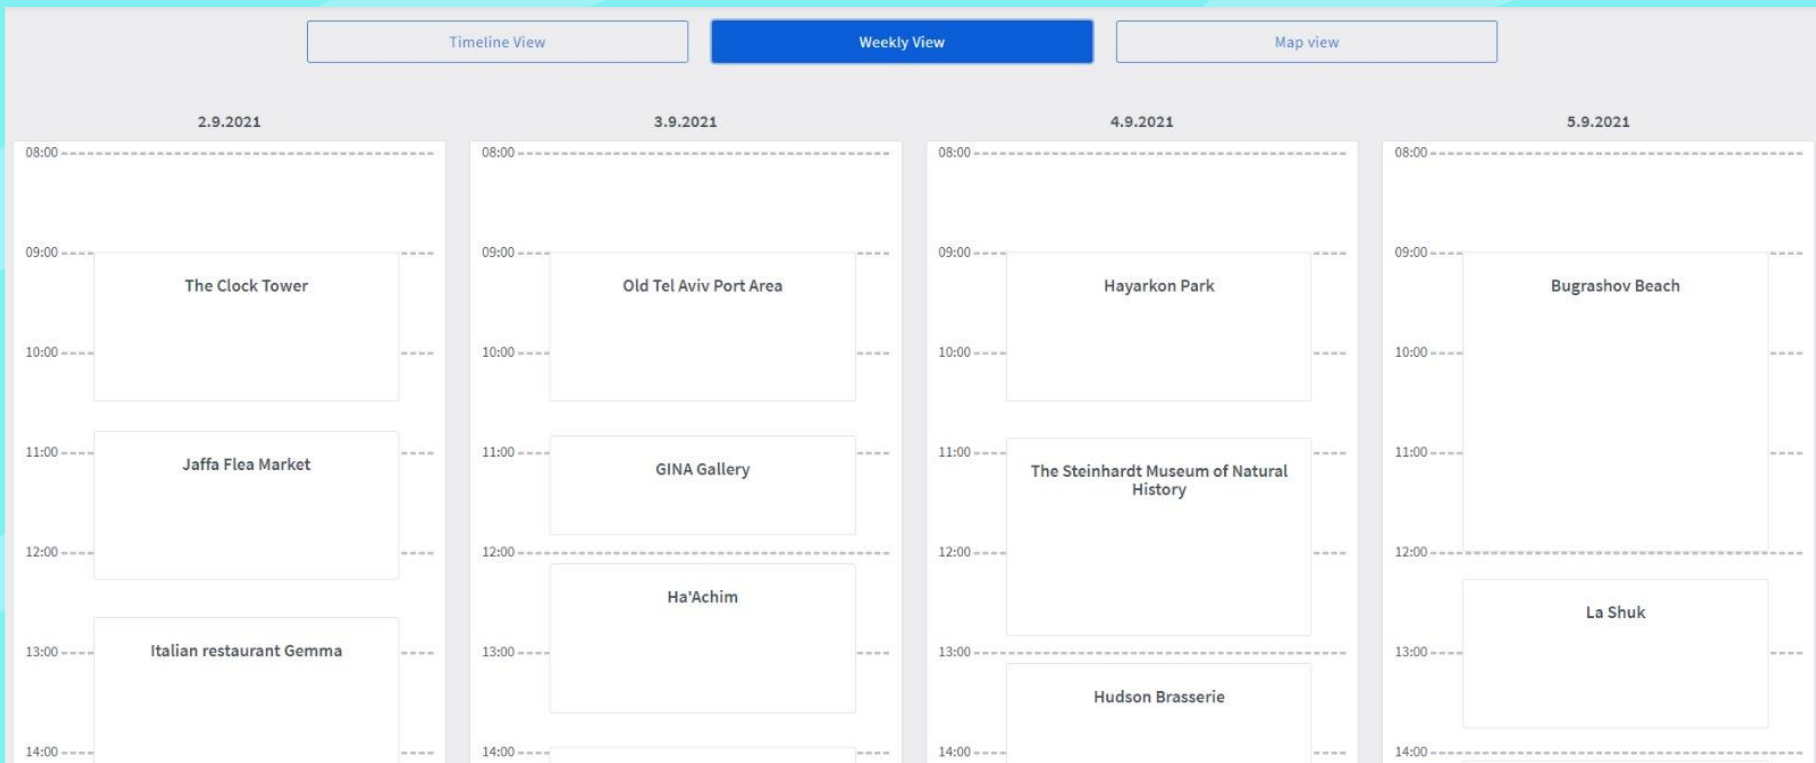

The main area shows a timeline from Aug 04 2021 to Aug 07 2021. Below the timeline are three buttons: "Clean Day", "Save Your Trip", and "Start Over". The timeline itself shows a sequence of activities:

- 08:00 - 09:30**: **Onza Restaurant** (5 stars, Raters No. 2321, Price Range \$\$\$). Address: Rabbi Hannina St 3, Tel Aviv-Yafo, Israel | +972 3-648-0000.
- 09:30 - 12:30**: **Tel Aviv Museum of Art** (5 stars, Raters No. 9729, Price Range \$). Address: The Golda Meir Cultural and Art Center, Sderot Sha'ul HaMefech 27, Tel Aviv-Yafo, Israel | +972 3-607-7020. An image of a purple sculpture is shown.

4

סיכום

3

2

1

ארכיטקטורה

אלגוריתם

Easy trip	<u>reco from</u> <u>Tripadvisor</u>	<u>inspirock</u>	<u>TripHobo</u>	<u>Budget Your</u> <u>Trip</u>	
✓	✓	✓	✓	✗	התחלת תכנון טיול מהיר
✓	✓	✓	✓	✓	יעד
✓	✓	✓	✓	✗	תאריכים
✓	✓	✓	✓	✗	סוג ומספר מטיילים
✓	✓	✓	✗	✗	תחומי עניין
✓	✓	✓	✗	✗	Travel vibe
✓	✗	✓	✓	✗	עריכה דינמית
✓	✗	✓	✓	✗	לפי ימים
✓	✗	✓	✓	✗	זמני הגעה
✓	✗	✗	✗	✗	לו"ז ריאלי
✓	✓	✗	✗	✗	בניית מסלול מאפס

שמאפיין את המשתמש

הצגת לו"ז טיול

The background is a light blue gradient with stylized white clouds at the bottom. A dark blue silhouette of a person with arms outstretched on a cross is positioned on the left side, standing on a dark blue mountain-like shape. The text is placed in the upper right area.