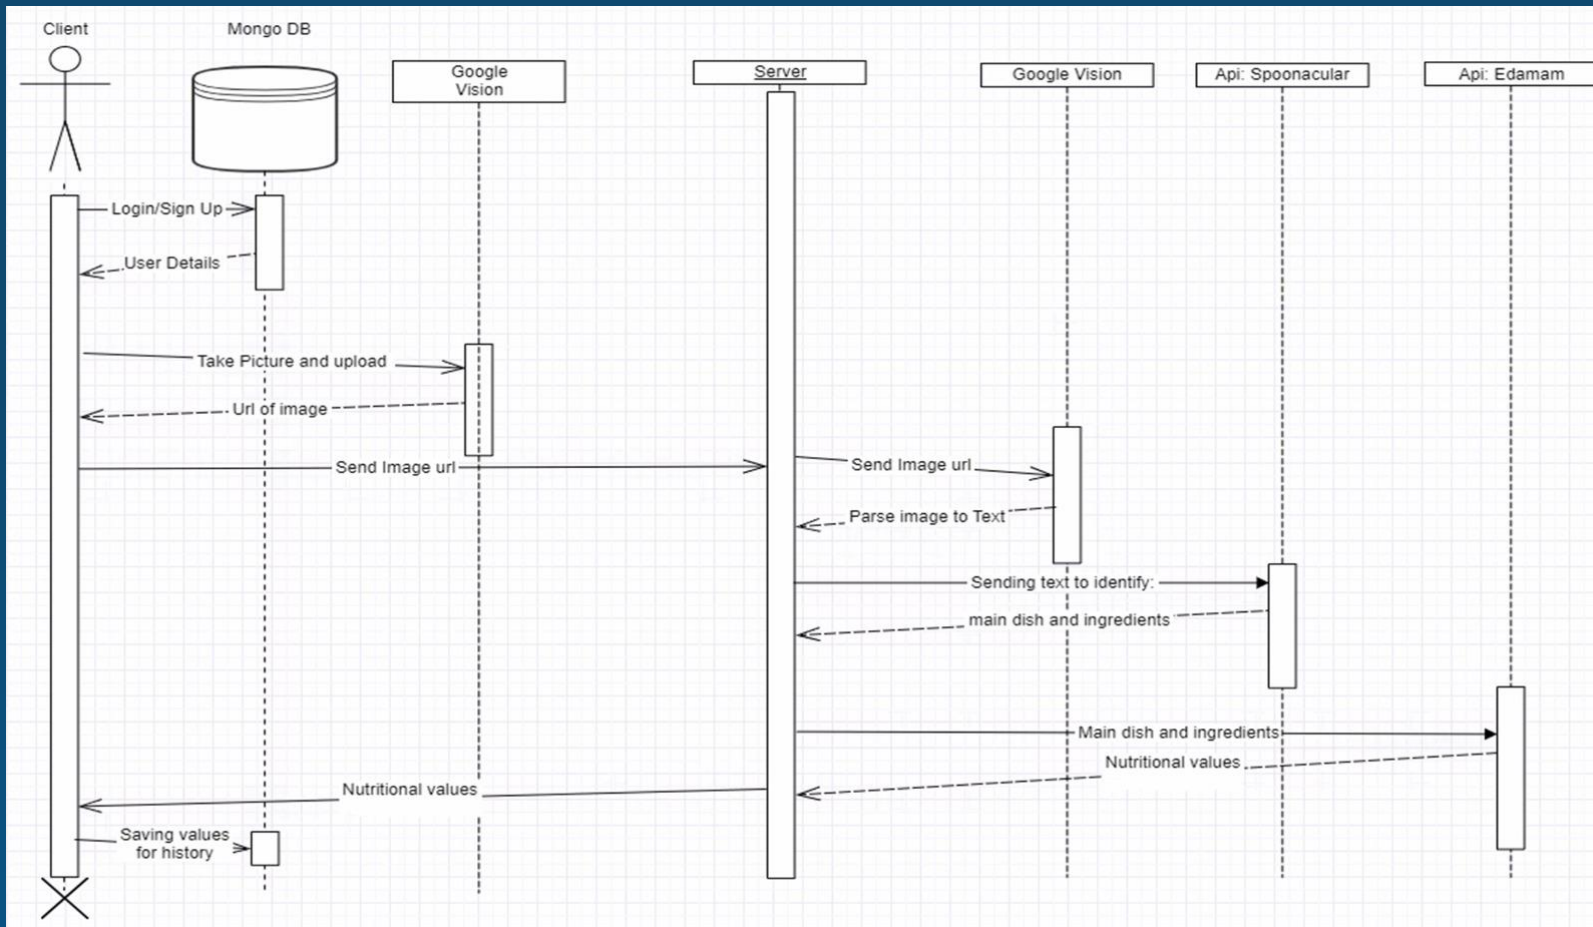

עם Cap&Calc ניתן לשמור על התזונה בחוץ ולהנות מבלי רגשות אשמה!

How it works:

The user logs in to his account

Presses the Camera icon.

Select desired dish from the menu.

The main ingredient is now needed to be chosen.

The user needs to set the size of the dish.

Other ingredients that the dish contains needed to be chosen.

The nutritional calculation is now presented to the user.

Sequence Diagram:

Tools:

Frontend- React native