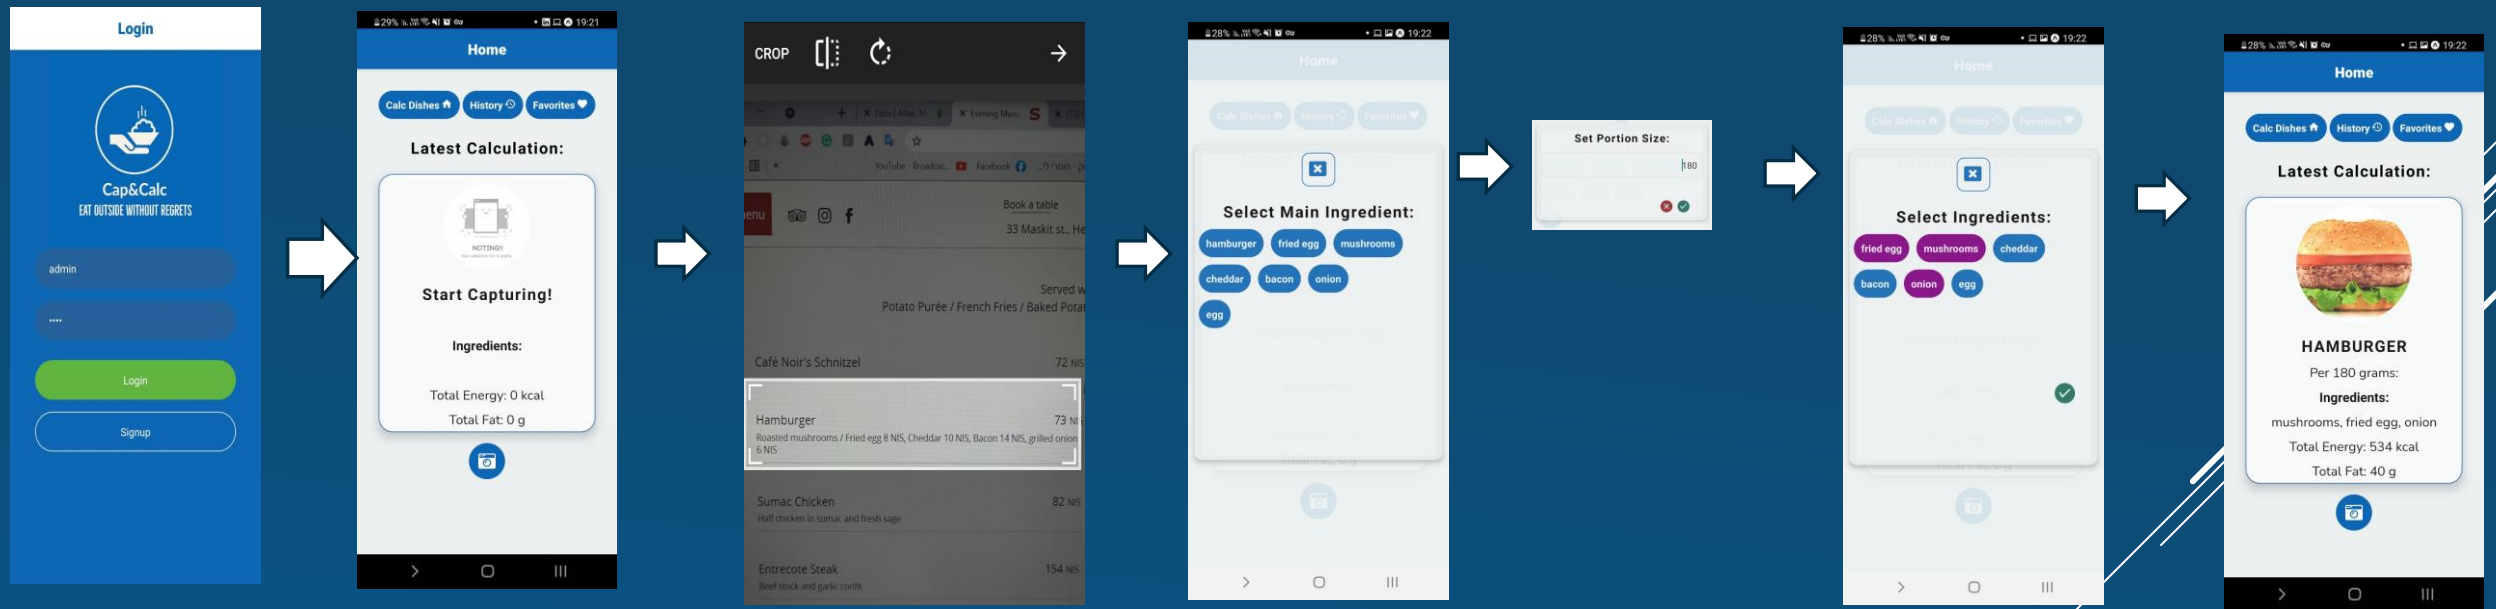

עם Cap&Calc ניתן לשמור על התזונה בחוץ ולהנות מבלי רגשות אשמה!

How it works:

The user logs in to his account

Presses the Camera icon.

Select desired dish from the menu.

The main ingredient is now needed to be chosen.

The user needs to set the size of the dish.

Other ingredients that the dish contains needed to be chosen.

The nutritional calculation is now presented to the user.

Sequence Diagram:

Tools:

Frontend- React native